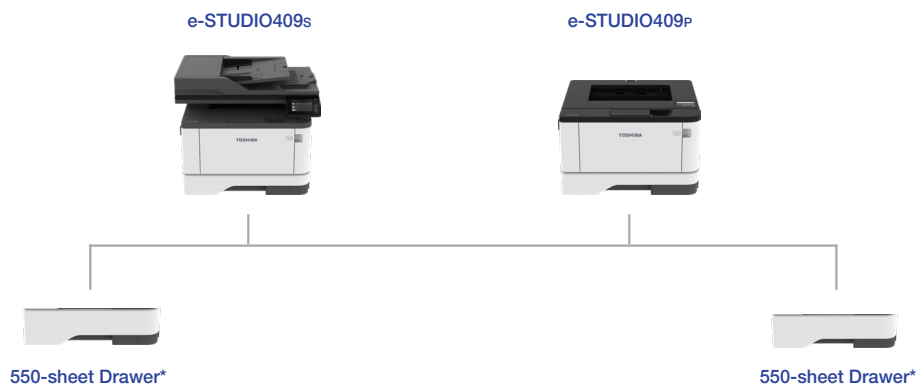

CONFIGURATION